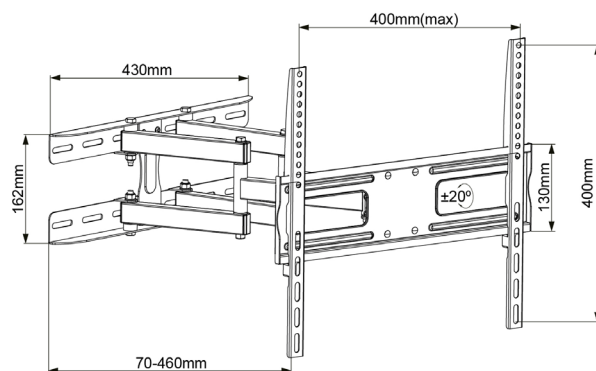

32"-55" TV / Monitor

SERIE: **UNIVERSAL WALL MOUNT**

UK1280

MODEL

UK740401

PART NUMBER

6974560221080

EAN

Description

- Support for a 50 kg monitor/TV, made of high-strength steel and painted with electrostatic paint for a perfect finish.
- Maximum VESA: 400 x 400 mm (compatible with VESA 200 x 200, 300 x 200, 400 x 200, 300 x 300, 400 x 300, 400 x 400).
- Tilt angle: +10° to -10° and swivel angle: -45° to 45° (depends on installation and available space).
- Wall distance: adjustable between 70 and 360 mm.
- Multi-language instruction manual.

Scheme

Gallery

TOP

LATERAL

TECHNICAL SPECIFICATIONS | WALL MOUNT UK1280

SCREEN SIZE	32" - 55"
WEIGHT	4.32 kg
MATERIAL	Steel
MAXIMUM LOAD WEIGHT	50 kg (110lbs)
DISTANCE FROM WALL	70 – 460 mm
SWIVEL	+20 ~ -20°
ROTATION	±45°
VESA	400 x 400 mm

PACKAGING

DIMENSIONS	545 x 184 x 80 mm
WEIGHT	4,81 kg
CUBIC CAPACITY	0,00802 m ³
COLOUR	Brown
MATERIAL	Cardboard
PACKAGE CONTENT	Wall Mount / Screws
CERTIFICATIONS	CE / ROHS

CARTON

UNIDADES CARTÓN	3 PCS
DIMENSIONS	55.5 x 25.5 x 20 cm
WEIGHT	N.W:14,4 kg / G.W:15 kg