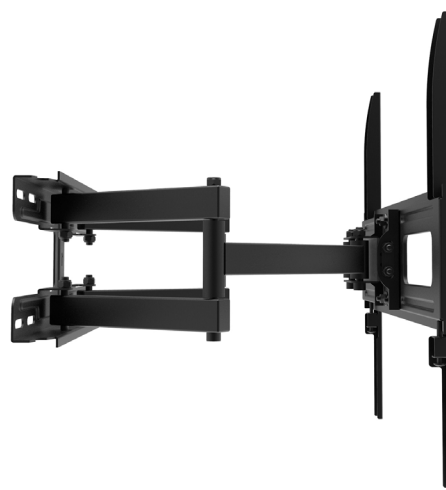

32"-55" TV / Monitor

SERIE: **UNIVERSAL WALL MOUNT**

UK1280

MODEL

UK740401

PART NUMBER

6974560221080

EAN

Description

- Support for a 50 kg monitor/TV, made of high-strength steel and painted with electrostatic paint for a perfect finish.
- Maximum VESA: 400 x 400 mm (compatible with VESA 200 x 200, 300 x 200, 400 x 200, 300 x 300, 400 x 300, 400 x 400).
- Tilt angle: +10° to -10° and swivel angle: -45° to 45° (depends on installation and available space).
- Wall distance: adjustable between 70 and 360 mm.
- Multi-language instruction manual.

Scheme

Gallery

TOP

LATERAL

TECHNICAL SPECIFICATIONS | WALL MOUNT UK1280

SCREEN SIZE	32" - 55"
WEIGHT	4.32 kg
MATERIAL	Steel
MAXIMUM LOAD WEIGHT	50 kg (110lbs)
DISTANCE FROM WALL	70 – 460 mm
SWIVEL	+20 ~ -20°
ROTATION	±45°
VESA	400 x 400 mm