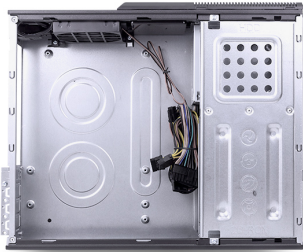

UK 2010 DESKTOP

PC CASE MATX

PN: 52084

The Slim MATX 2010 case has a compact design and ideal for professional and personal environments. It is compatible with MicroATX motherboard up to 24.4 * 24.4.

ESPECIFICACIONES

DIMENSIONS	405 L x 100 W x 305 H mm
WEIGHT	3,5 Kg
COLOUR	Black
MATERIAL	SGCC
CONNECTOR	USB 2.0 x 1 / USB 3.0 x 2 / card Reader
SLOT EXPANSIÓN	4 Low Profile
BAY 5,25" INT/EXT	0 / 1
BAY 3,50" INT/EXT	1 + 1 / 0
BAY 2,50" SDD INT/EXT	1 + 1 / 0
POWER SUPPLY ADMITTED	Included PSU SFX 450W in frontal
FAN	1 x (80 x 80 mm) 3 PINS
ANTI INTRUSION SECURITY SYSTEM	Optional does not come standard

PACKAGING

DIMENSIONS	449 L x 155 L x 349 H mm
WEIGHT	4,1 Kg
CUBIC CAPACITY	0,0243 m ³
COLOUR	Brown
MATERIAL	Paperboard
PACKAGE CONTENT	PC Case MATX / Power Supply / Base / Screws / Power Cable

CERTIFICATIONS